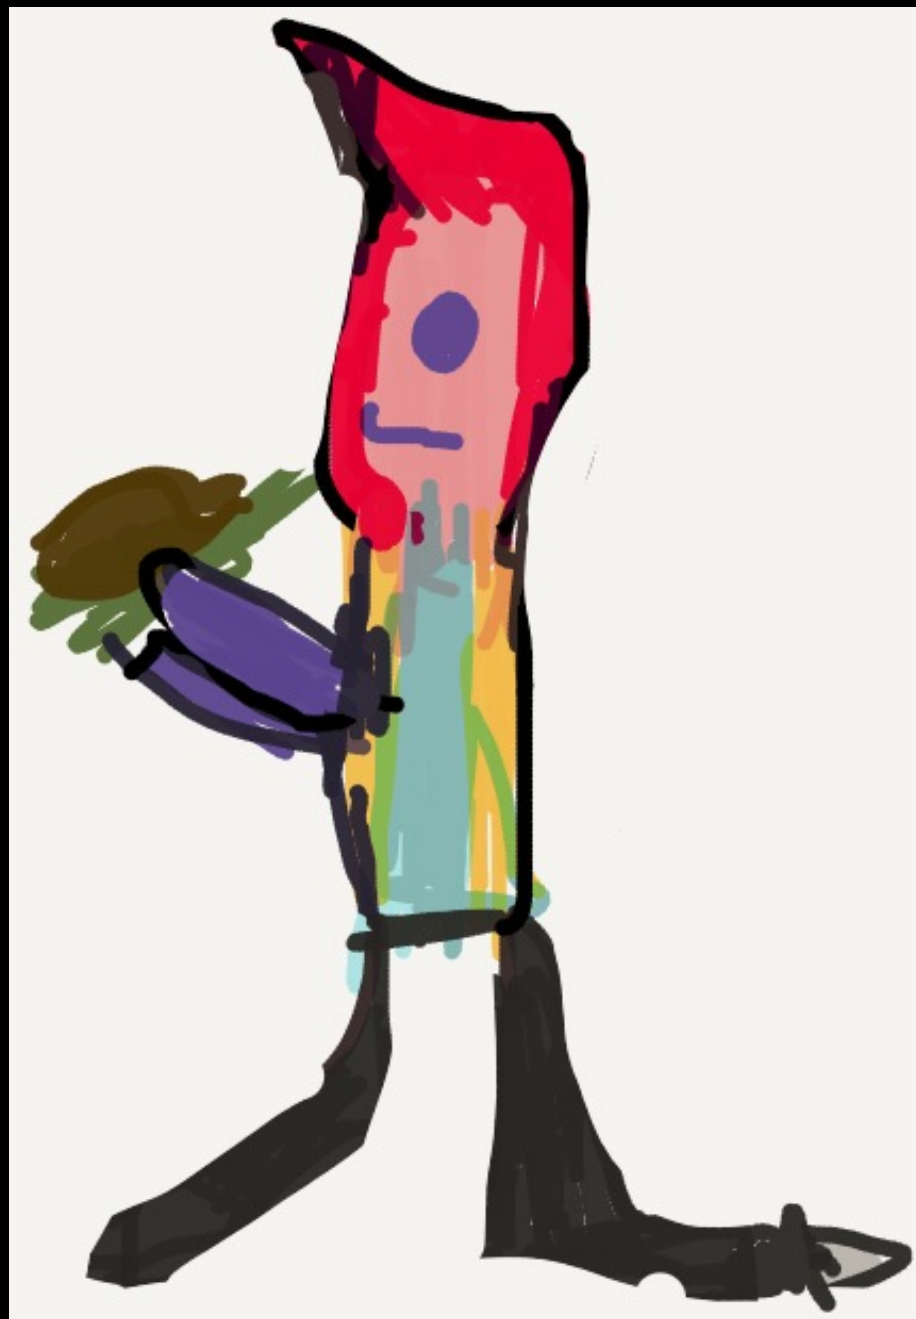

Mayan God Discovered!

Kawaii has been discovered

Kawaili, who is the God of moist ground, has been discovered. The Mayans showed great respect to this God and did human sacrifices to her. She was known as the second most important God.

Kawaii holds
grass and shows
that maize will
always be
important.

Her colourful cloths show
that she is a nice God and
helps farmers with there
crops. Priests are good
friends with this God
because she helps with the
priests dinner.

B - a good understanding of the beliefs of the Maya
BI - can you explain the appearance of the god that you have created.

This is kawaii

For more information go to www.mayadiscoveries.com